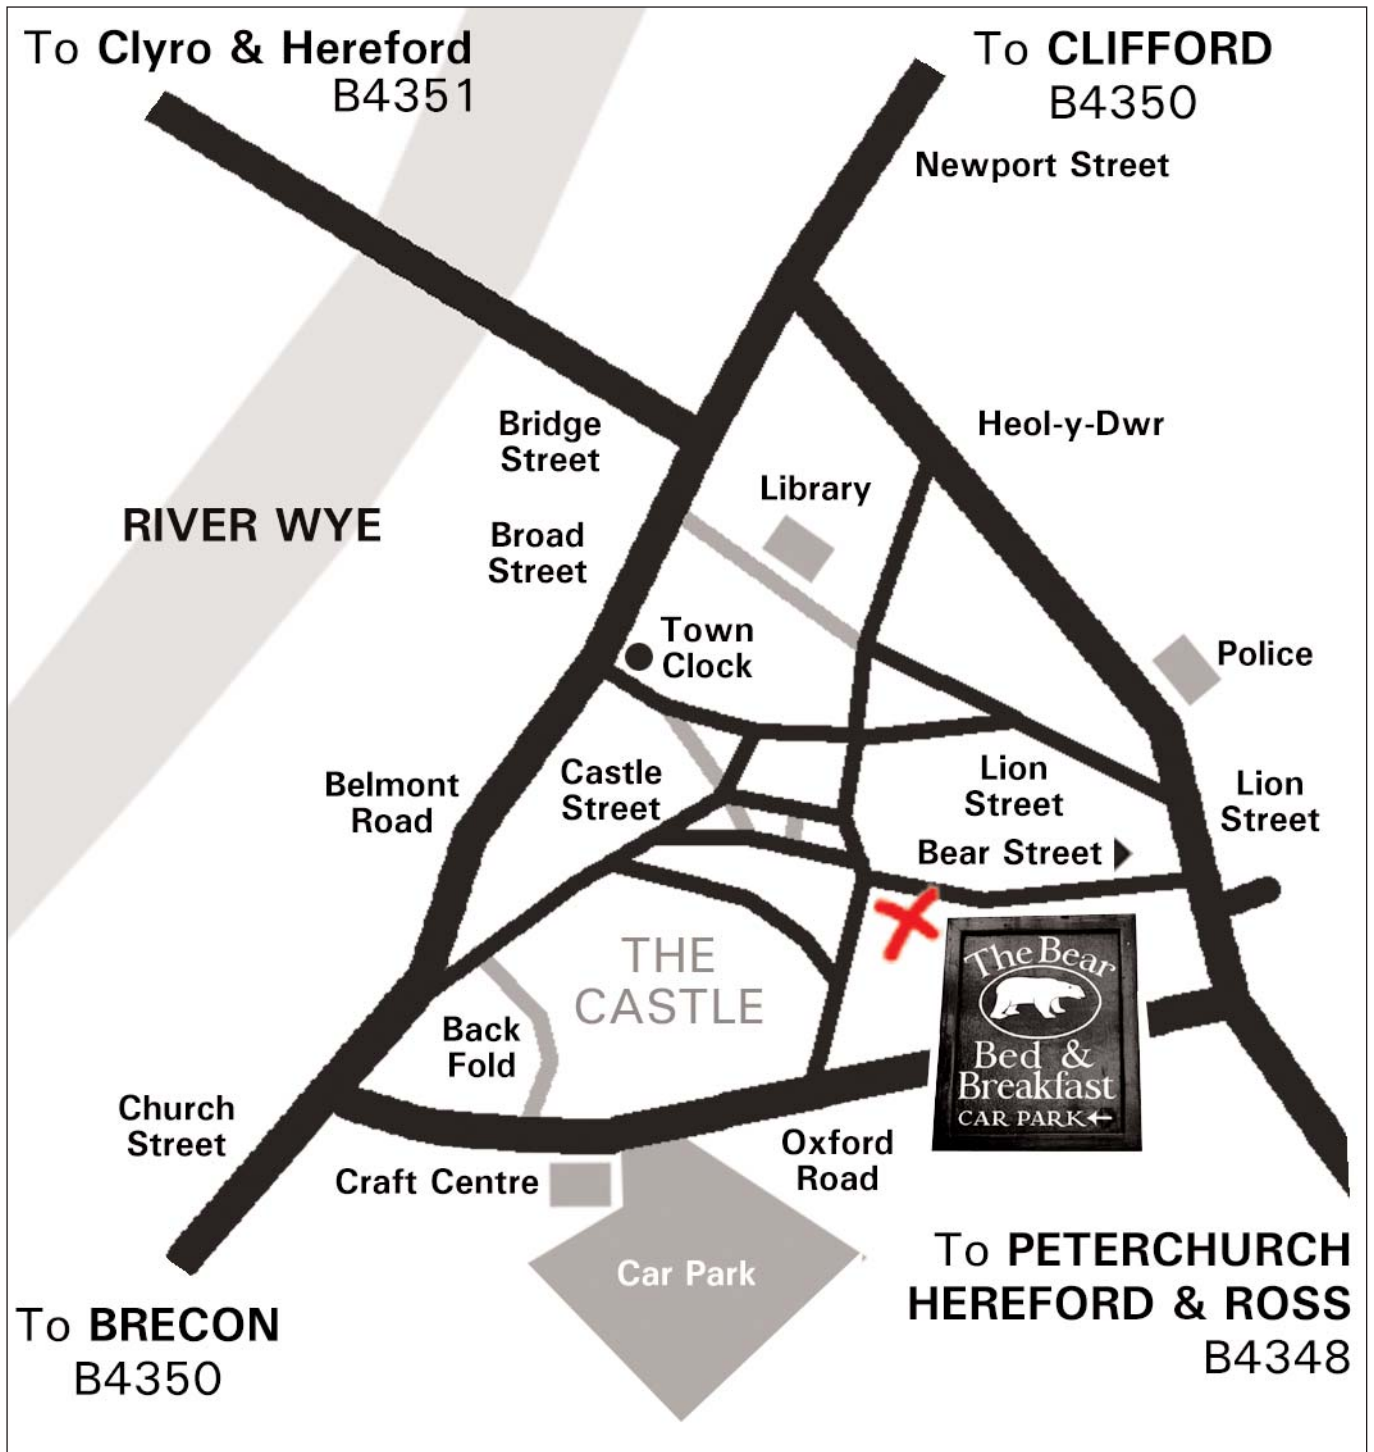

# How to find **The Bear, Hay-on-Wye**

Please note that Bear Street is 'one way' in the direction of Lion Street

The Bear, Bear Street, Hay-on-Wye, HR3 5AN  
Tel: +44 (0)1497 821302 | Fax: +44 (0)1497 820506  
Email: [jon@thebearhay.co.uk](mailto:jon@thebearhay.co.uk)